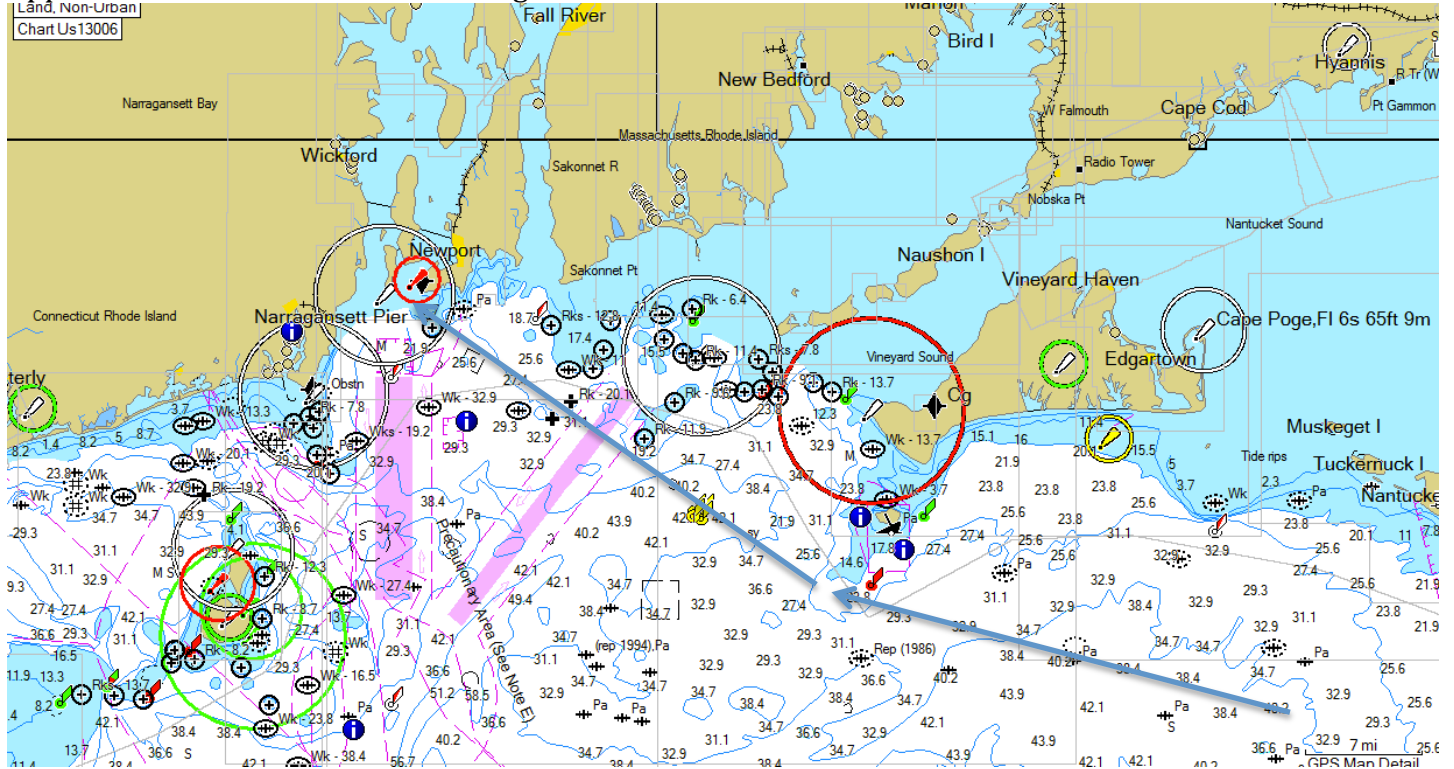

# Finishing Information

These are for guidance only, they do not form part of the Sailing Instructions

Approaches – Not to be used for Navigation

VHFs must be set to US channels. "Dolphin" and NYC will be on 78.  
If possible fly the race flag from the backstay.